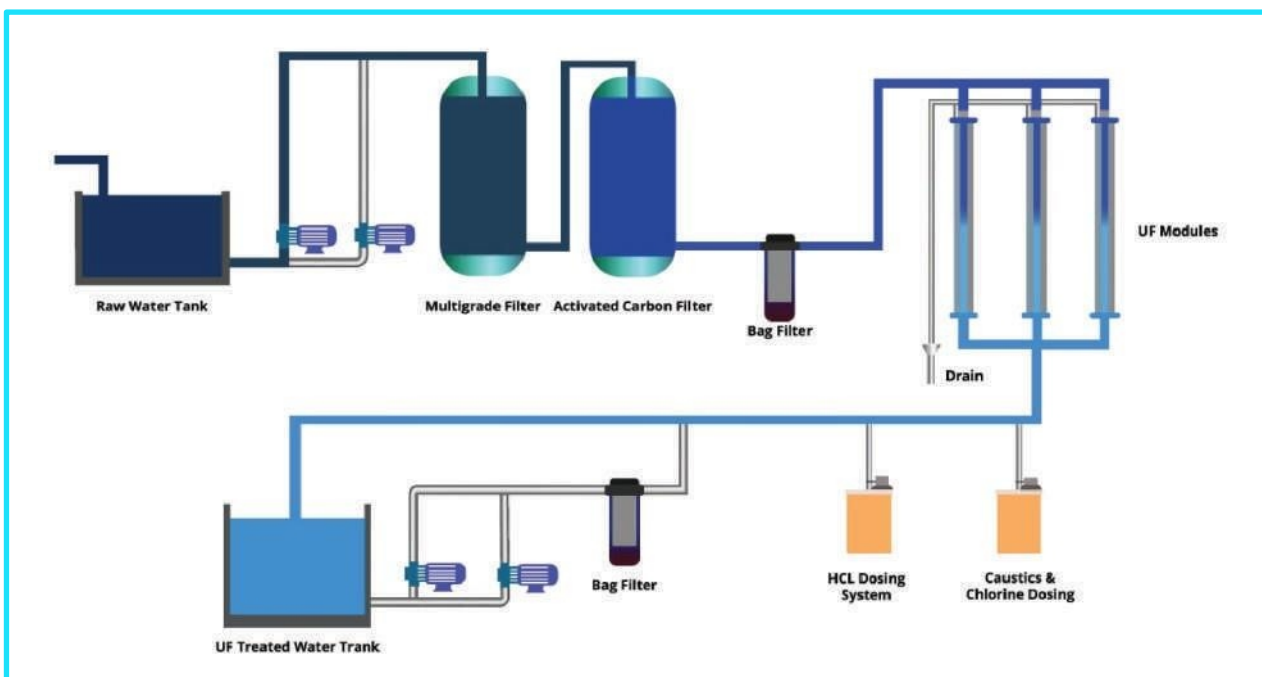

BATCH CODING MACHINE

Water Chiller

Ozonator

Oxygen Concentrator

FULLY AUTOMATIC JAR WASHING AND FILLING MACHINE

RINSING FILLING & CAPPING MACHINE (RFC)

PET BLOW MOUDLING MACHINE

SHRINK WRAPPING MACHINE

JAR WASHING MACHINE

PRESSURE BOOSTER SYSTEM

FILTRATION SYSTEM

MICRON CARTRIDGE SYSTEM

BAG FILTER HOUSING

WATER SOFTNER

CARBON FILTER

ULTRA FILTRATION

MILK FILTRATION

MULTIGRADE FILTER

INDUSTRIAL AND WASTE WATER

INDUSTRIAL RO PLANT

EFFLUENT TREATMENT PLANT

SEWAGE TREATMENT PLANT

Typical flow sheet diagram of STP

MEMBRANE BIOREACTOR

General Process Flow Diagram

ZERO LIQUID DISCHARGE PLANT

DISALINATION WATER PLANT

POUCH PACKAGING MACHINE

VEGETABLE WASHER

MEDICAL STERILIZER

I.S.I. LAB

SAI ENGINEERS & TRADERS