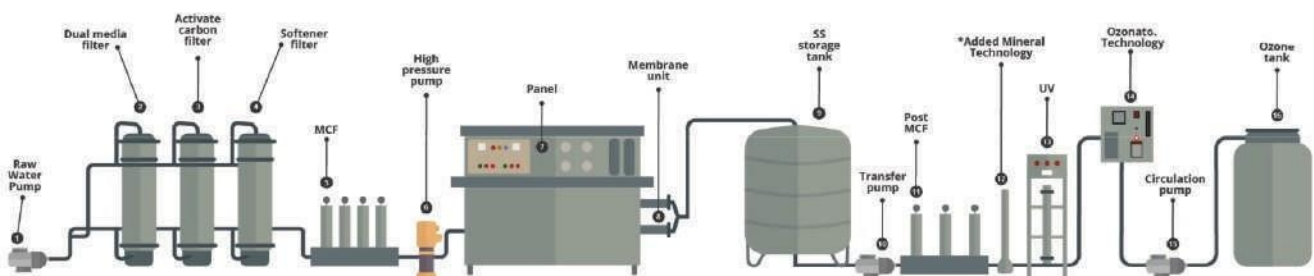

Mineral Water Plant

Mineral Water Plant Process

Mineral Water Turnkey Project Diagram

Mineral Water Turnkey Project Application

- Packaged Drinking Water
- Mineral Water Bottle
- Mineral Water Jar
- Mineral Water Jar
- Mineral Water Pouch
- Mineral Water Cup/Glass
- Added Mineral Water Technology
- B12 Technology
- Flavored Water

MILK FILTRATION

MULTIGRADE FILTER

INDUSTRIAL AND WASTE WATER

INDUSTRIAL RO PLANT

EFFLUENT TREATMENT PLANT

SEWAGE TREATMENT PLANT

Typical flow sheet diagram of STP

MEMBRANE BIOREACTOR

General Process Flow Diagram

ZERO LIQUID DISCHARGE PLANT

DISALINATION WATER PLANT

POUCH PACKAGING MACHINE

VEGETABLE WASHER

MEDICAL STERILIZER

I.S.I. LAB

SAI ENGINEERS & TRADERS