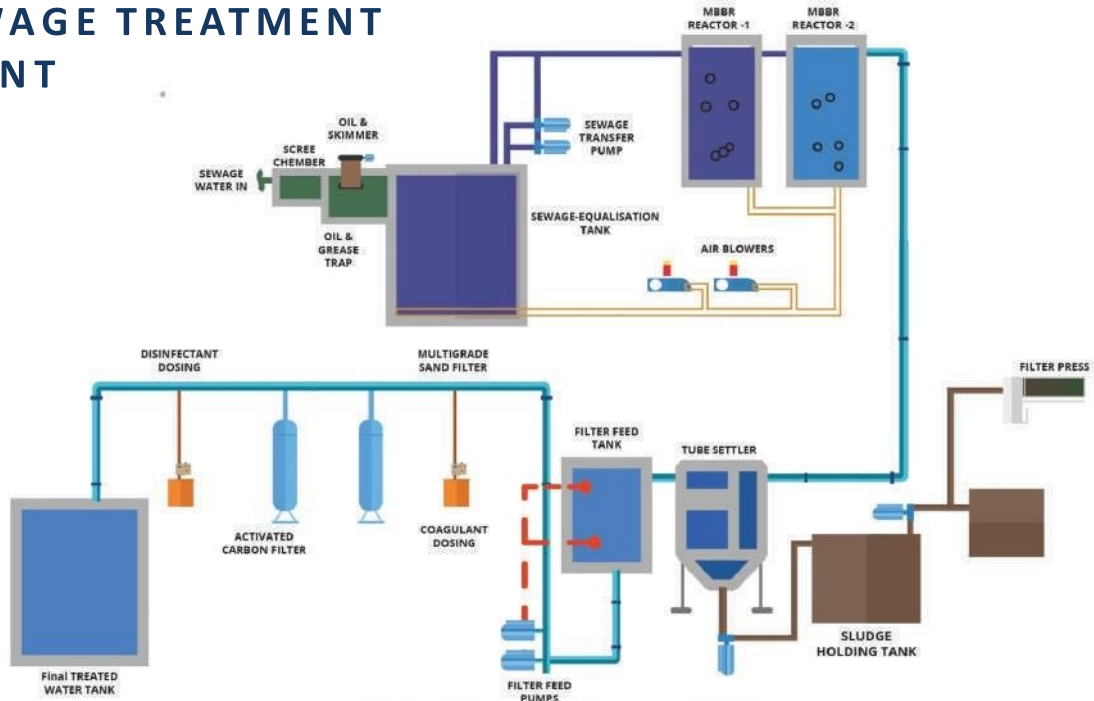

JAR WASHING MACHINE

PRESSURE BOOSTER SYSTEM

FILTRATION SYSTEM

MICRON CARTRIDGE SYSTEM

BAG FILTER HOUSING

WATER SOFTNER

CARBON FILTER

ULTRA FILTRATION

MILK FILTRATION

MULTIGRADE FILTER

INDUSTRIAL AND WASTE WATER

INDUSTRIAL RO PLANT

EFFLUENT TREATMENT PLANT

SEWAGE TREATMENT PLANT

Typical flow sheet diagram of STP

MEMBRANE BIOREACTOR

General Process Flow Diagram

ZERO LIQUID DISCHARGE PLANT

DISALINATION WATER PLANT

POUCH PACKAGING MACHINE

VEGETABLE WASHER

MEDICAL STERILIZER

I.S.I. LAB

SAI ENGINEERS & TRADERS