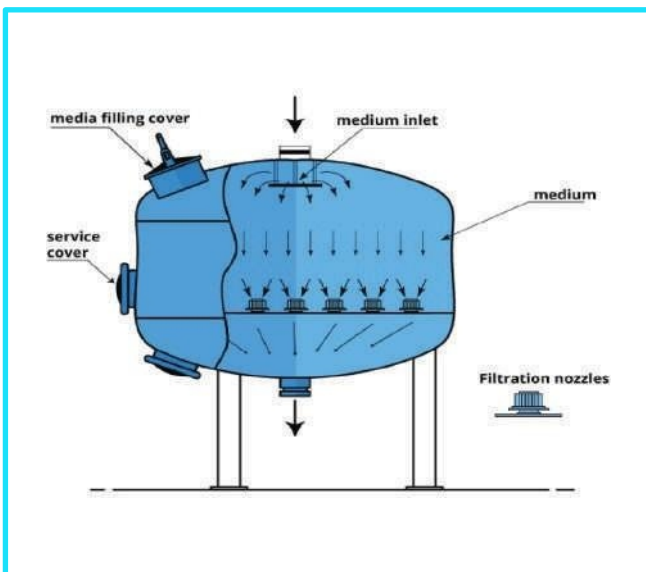

JAR WASHING MACHINE

PRESSURE BOOSTER SYSTEM

FILTRATION SYSTEM

MICRON CARTRIDGE SYSTEM

BAG FILTER HOUSING

WATER SOFTNER

CARBON FILTER

ULTRA FILTRATION

MILK FILTRATION

MULTIGRADE FILTER

INDUSTRIAL AND WASTE WATER

INDUSTRIAL RO PLANT

EFFLUENT TREATMENT PLANT

SEWAGE TREATMENT PLANT

Typical flow sheet diagram of STP

MEMBRANE BIOREACTOR