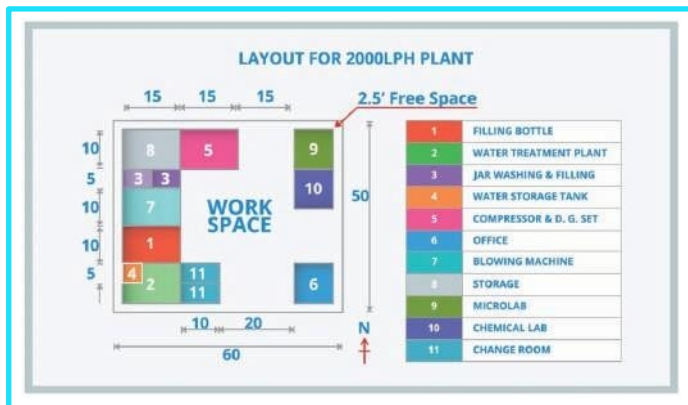

Plant Layout (for example 2000 LPH plant)

Our Mineral Water Plant Approved Following Standards

Approved by all world standard
WHO, E.E.G., U.S.F.D.A.

Approved by all world standard
IS-14543, IS-13428, IS-10500