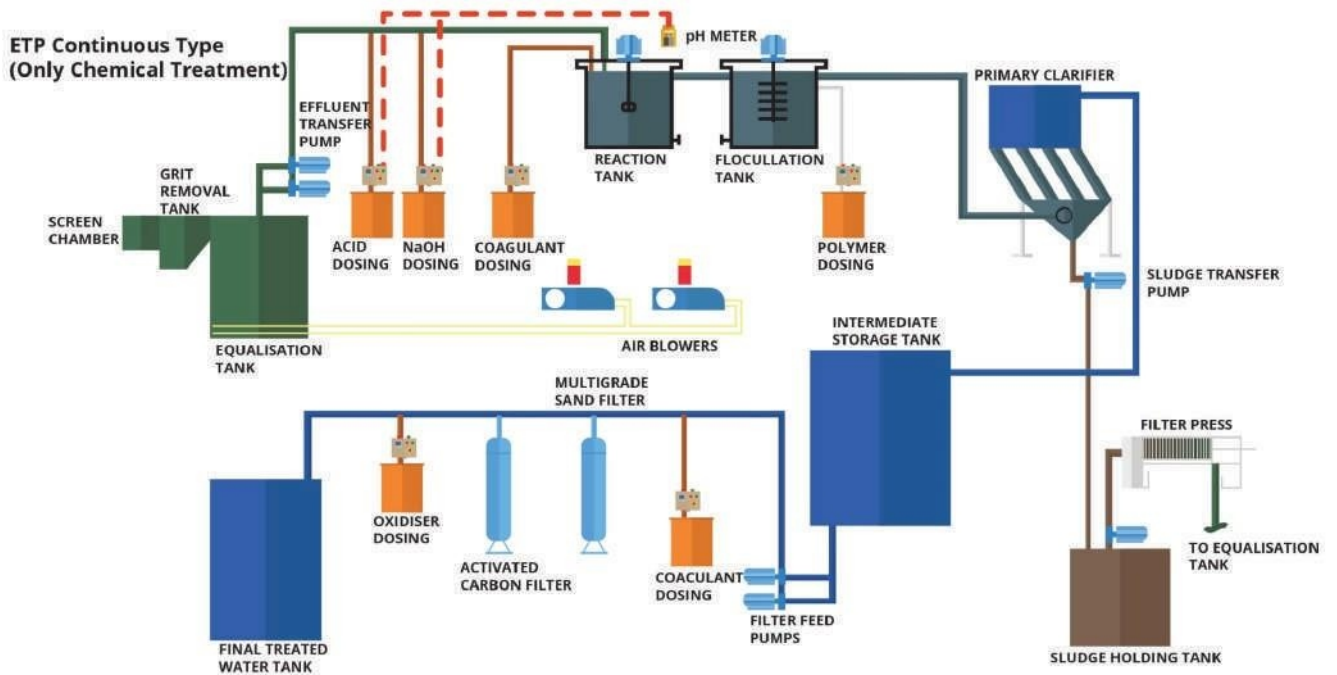

JAR WASHING MACHINE

PRESSURE BOOSTER SYSTEM

FILTRATION SYSTEM

MICRON CARTRIDGE SYSTEM

BAG FILTER HOUSING

WATER SOFTNER

CARBON FILTER

ULTRA FILTRATION

MILK FILTRATION

MULTIGRADE FILTER

INDUSTRIAL AND WASTE WATER

INDUSTRIAL RO PLANT

EFFLUENT TREATMENT PLANT

SEWAGE TREATMENT PLANT

Typical flow sheet diagram of STP

MEMBRANE BIOREACTOR

General Process Flow Diagram

ZERO LIQUID DISCHARGE PLANT

DISALINATION WATER PLANT

POUCH PACKAGING MACHINE

VEGETABLE WASHER

MEDICAL STERILIZER

I.S.I. LAB

SAI ENGINEERS & TRADERS