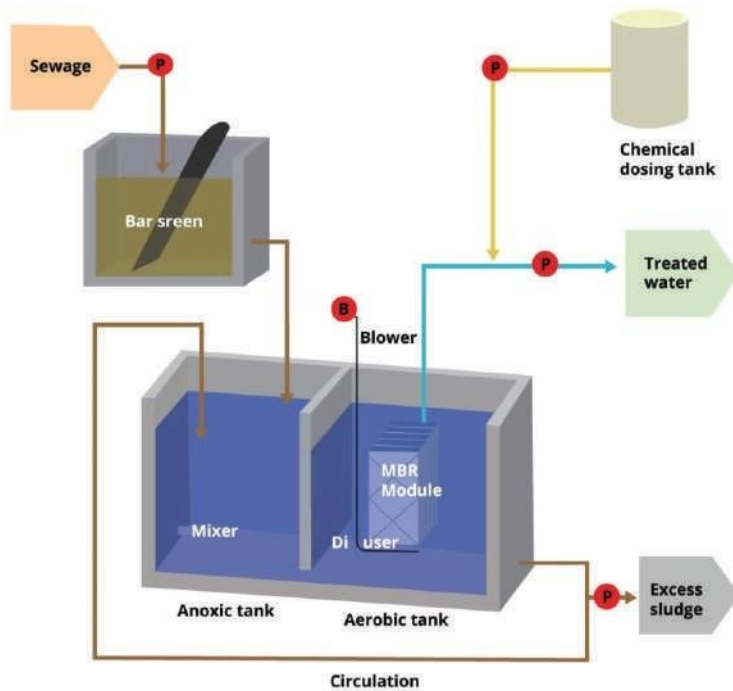

JAR WASHING MACHINE

PRESSURE BOOSTER SYSTEM

FILTRATION SYSTEM

MICRON CARTRIDGE SYSTEM

BAG FILTER HOUSING

WATER SOFTNER

CARBON FILTER

ULTRA FILTRATION

MILK FILTRATION

MULTIGRADE FILTER

INDUSTRIAL AND WASTE WATER

INDUSTRIAL RO PLANT

EFFLUENT TREATMENT PLANT

SEWAGE TREATMENT PLANT

Typical flow sheet diagram of STP

MEMBRANE BIOREACTOR

General Process Flow Diagram

ZERO LIQUID DISCHARGE PLANT

DISALINATION WATER PLANT

POUCH PACKAGING MACHINE

VEGETABLE WASHER

MEDICAL STERILIZER

I.S.I. LAB

SAI ENGINEERS & TRADERS