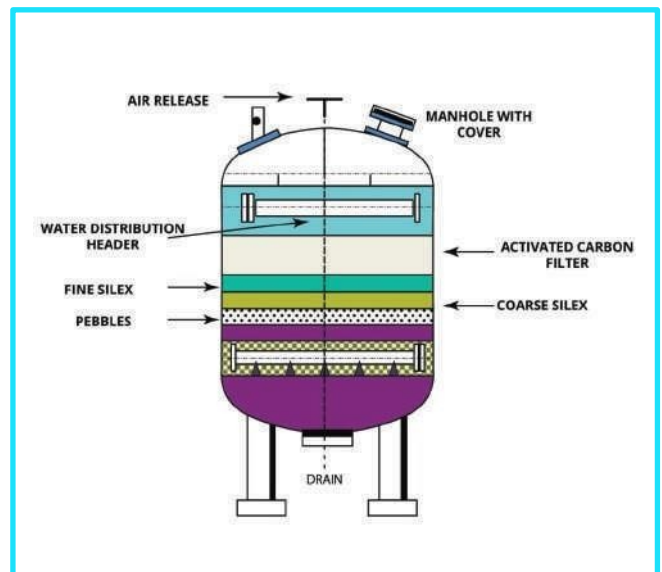

MILK FILTRATION

MULTIGRADE FILTER

INDUSTRIAL AND WASTE WATER

INDUSTRIAL RO PLANT

EFFLUENT TREATMENT PLANT

SEWAGE TREATMENT PLANT

Typical flow sheet diagram of STP

MEMBRANE BIOREACTOR