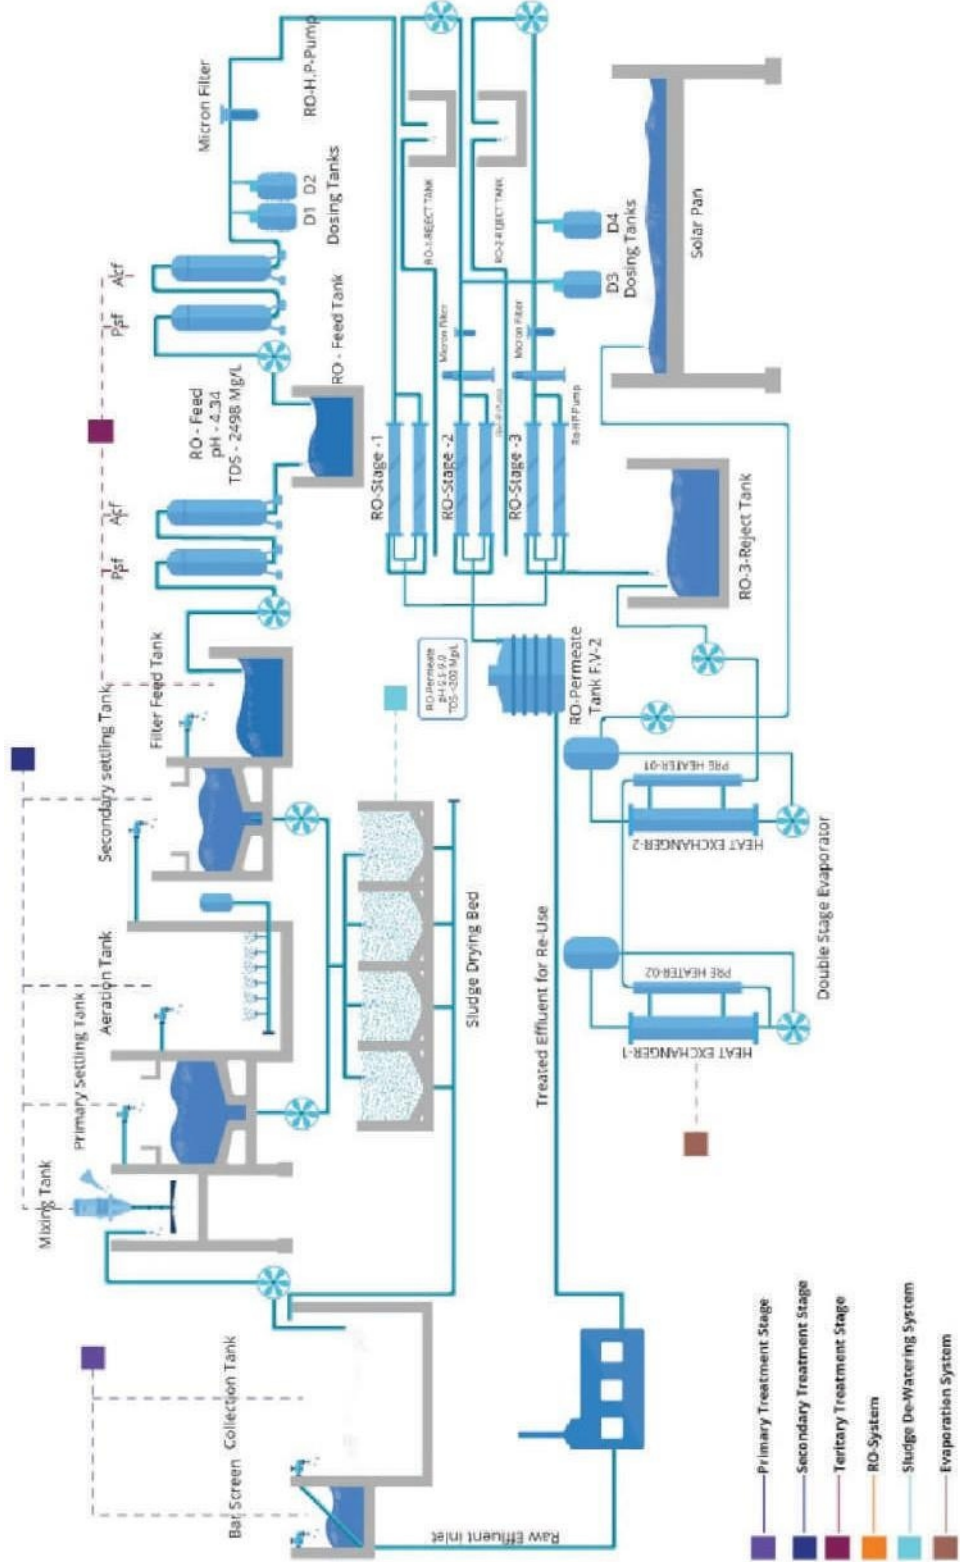

BATCH CODING MACHINE

Water Chiller

Ozonator

Oxygen Concentrator

FULLY AUTOMATIC JAR WASHING AND FILLING MACHINE

RINSING FILLING & CAPPING MACHINE (RFC)

PET BLOW MOUDLING MACHINE

SHRINK WRAPPING MACHINE

JAR WASHING MACHINE

PRESSURE BOOSTER SYSTEM

FILTRATION SYSTEM

MICRON CARTRIDGE SYSTEM

BAG FILTER HOUSING

WATER SOFTNER

CARBON FILTER

ULTRA FILTRATION

MILK FILTRATION

MULTIGRADE FILTER

INDUSTRIAL AND WASTE WATER

INDUSTRIAL RO PLANT

EFFLUENT TREATMENT PLANT

SEWAGE TREATMENT PLANT

Typical flow sheet diagram of STP

MEMBRANE BIOREACTOR

General Process Flow Diagram

ZERO LIQUID DISCHARGE PLANT

DISALINATION WATER PLANT

POUCH PACKAGING MACHINE

VEGETABLE WASHER

MEDICAL STERILIZER

I.S.I. LAB

SAI ENGINEERS & TRADERS